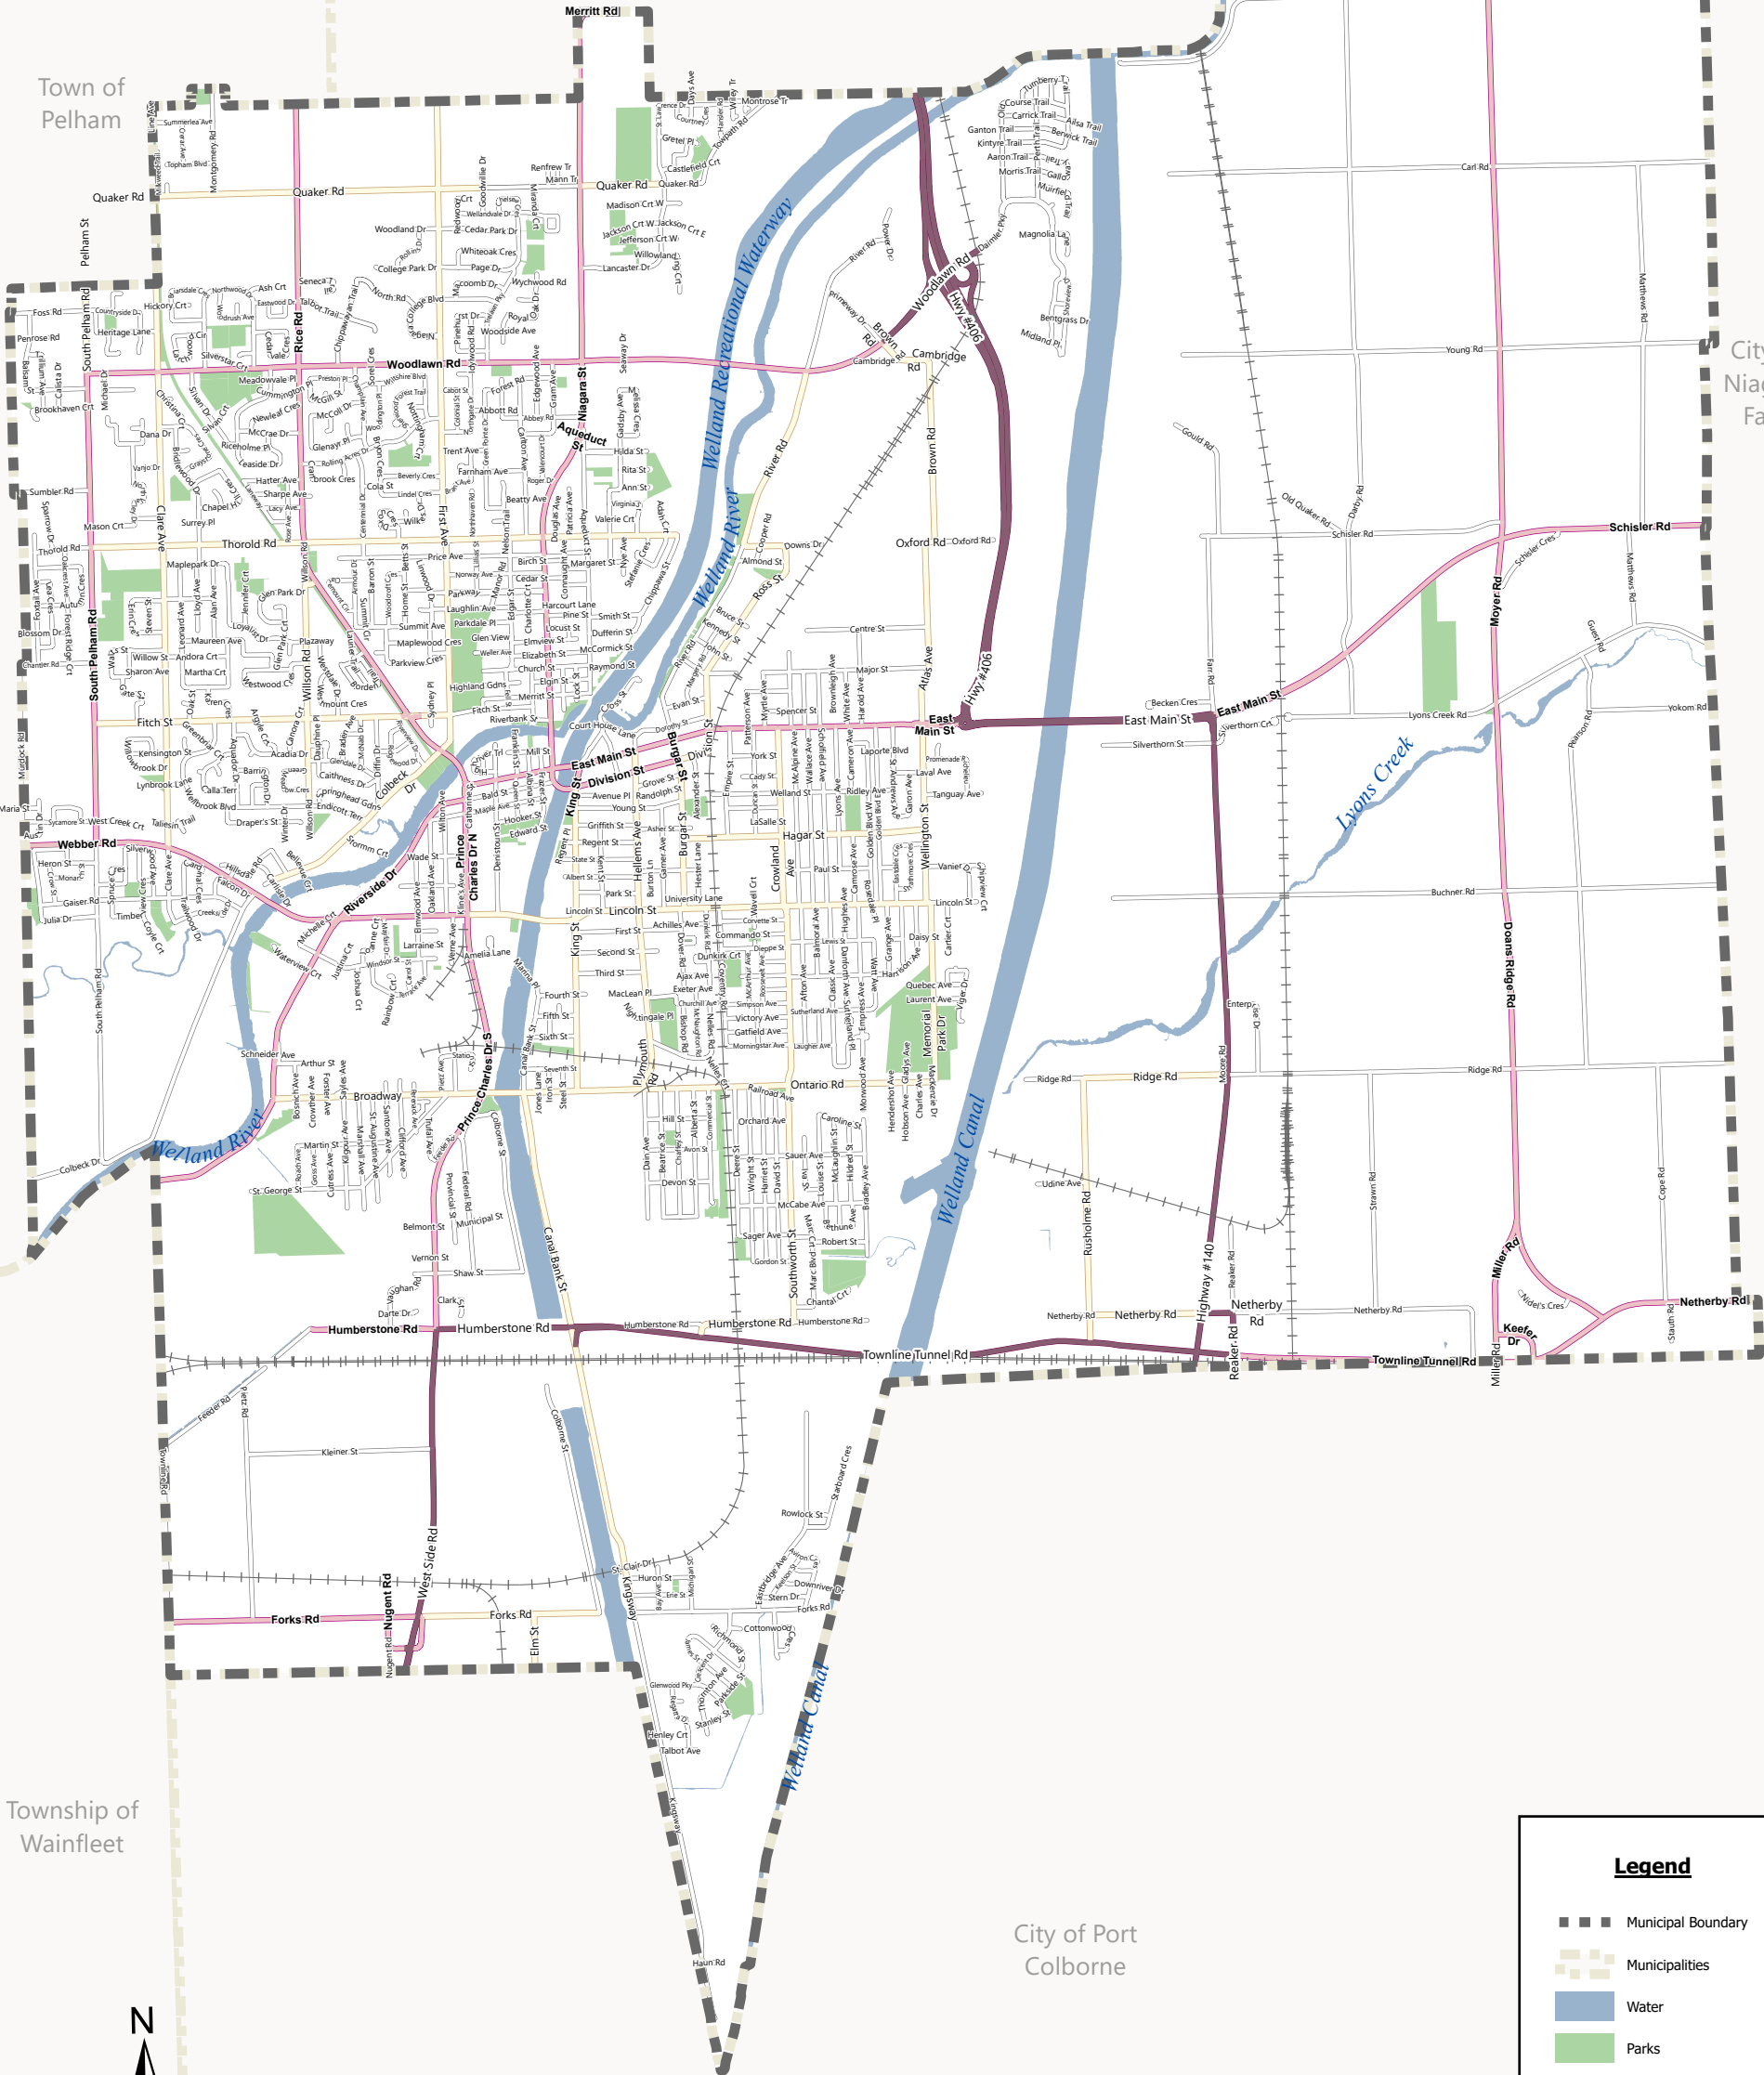

The Corporation of The City of Welland

City of
Thorold

Town of
Pelham

City of
Niagara
Falls

City of Port
Colborne

Legend

- Municipal Boundary
- Municipalities
- Water
- Parks
- Rail Lines

Roads

Road Class

- Local
- Arterial/Collector
- MTO
- Niagara Region

The information contained in this map may represent unintended errors or distortions of fact and the City of Welland (the City) makes no representations or warranties, express or implied, as to the accuracy or completeness of the data and all information should be verified independently. This map is not a legal plan of survey. Depictions of property lines and other features are provided for schematic purposes and should be used for reference only. No part of these drawings, or information, or hard copies made from them may be reproduced and/or distributed without written permission from the City. Copyright © 2023 The Corporation of the City of Welland and its Suppliers. Projection: NAD 1983 UTM Zone 17N Datum: North American 1983 Date: Apr 27, 2023