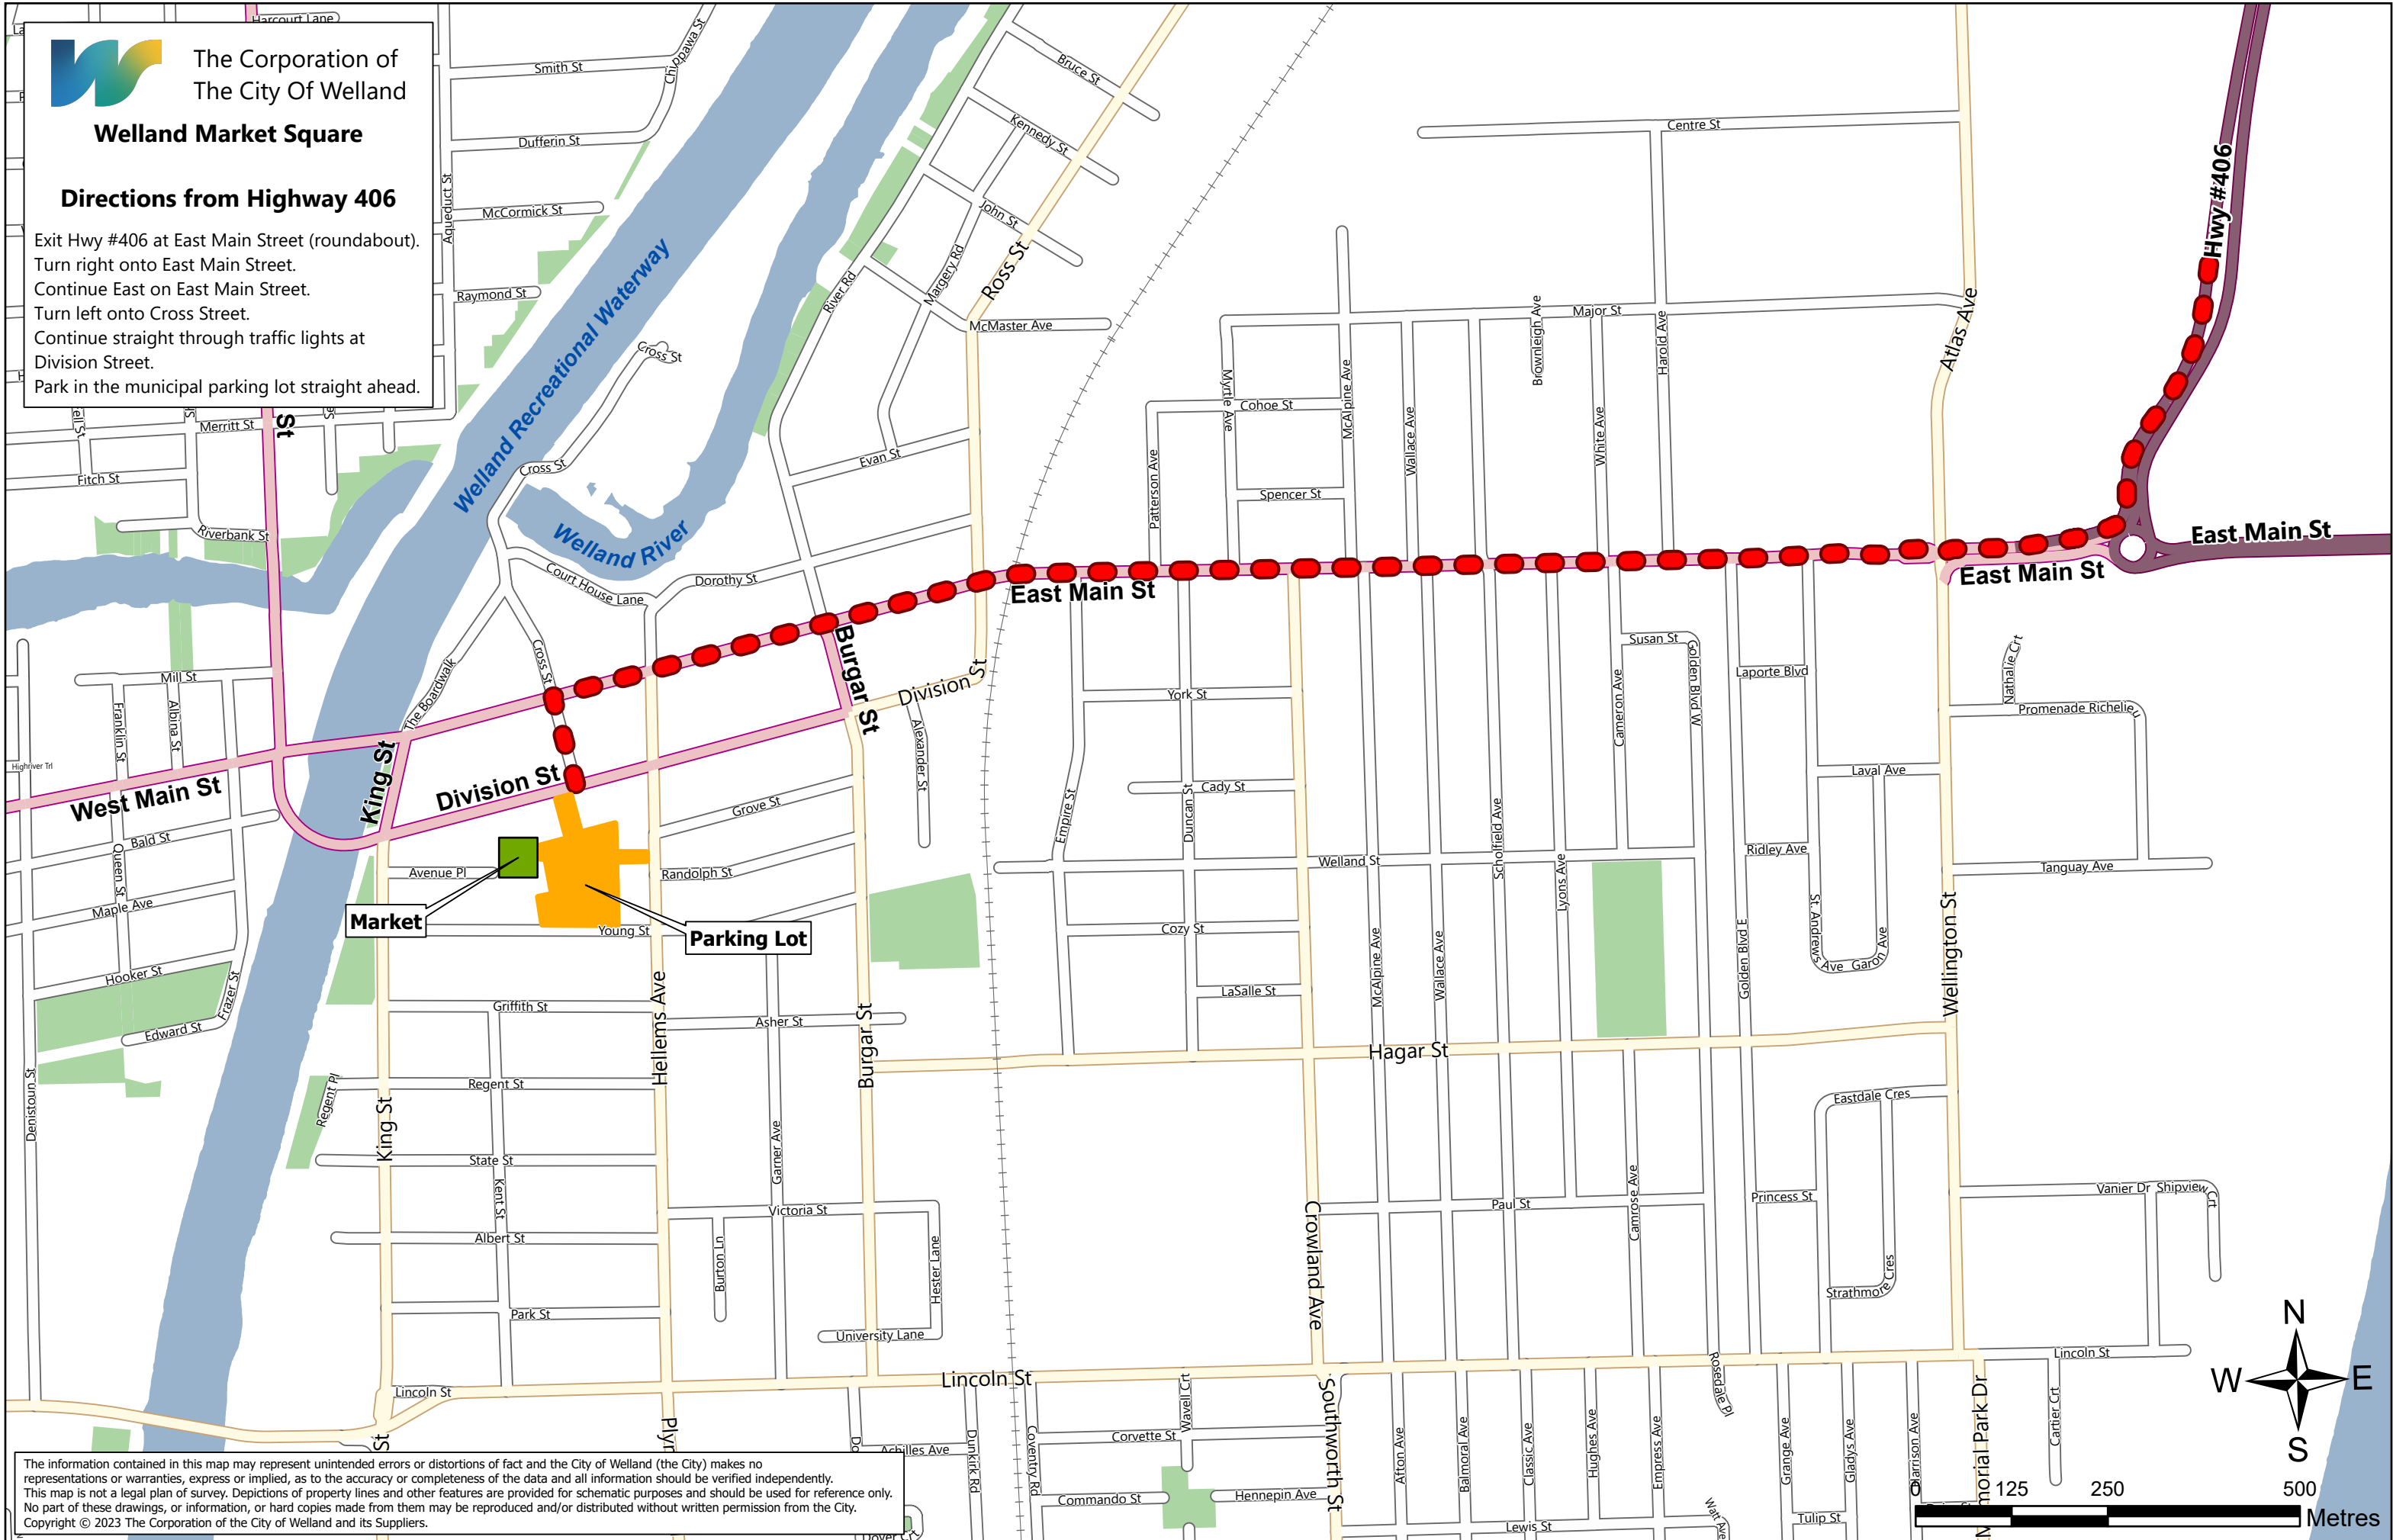

The Corporation of
The City Of Welland

Welland Market Square

Directions from Highway 406

Exit Hwy #406 at East Main Street (roundabout).
Turn right onto East Main Street.
Continue East on East Main Street.
Turn left onto Cross Street.
Continue straight through traffic lights at
Division Street.
Park in the municipal parking lot straight ahead.

The information contained in this map may represent unintended errors or distortions of fact and the City of Welland (the City) makes no representations or warranties, express or implied, as to the accuracy or completeness of the data and all information should be verified independently. This map is not a legal plan of survey. Depictions of property lines and other features are provided for schematic purposes and should be used for reference only. No part of these drawings, or information, or hard copies made from them may be reproduced and/or distributed without written permission from the City. Copyright © 2023 The Corporation of the City of Welland and its Suppliers.