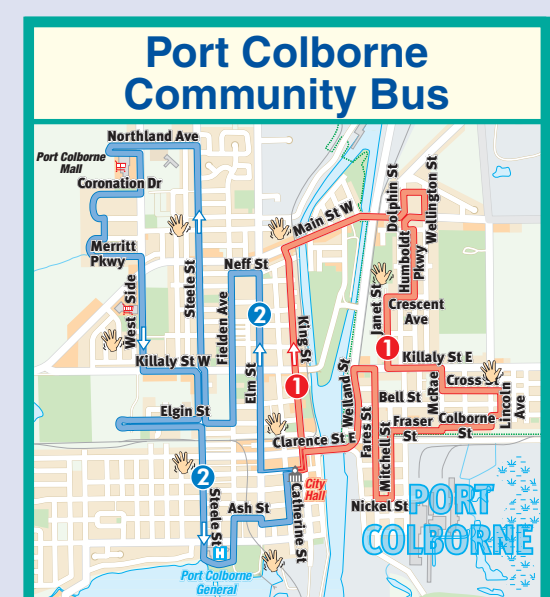

2 RICE ROAD					
Time of Day	Downtown Terminal	Thorold Rd. & Bridlewood Dr.	Eastwood Dr. & Rice Rd.	Prince Charles Dr. & Wilson Rd.	Downtown Terminal
MAP	E-5	D-2	C-2	D-3	E-5
MONDAY TO FRIDAY					
7:15	7:22	7:28	7:35	7:42	
7:45	7:52	7:58	8:05	8:12	
8:15	8:22	8:28	8:35	8:42	
8:45	8:52	8:58	9:05	9:12	
9:15	9:22	9:28	9:35	9:42	
9:45	9:52	9:58	10:05	10:12	
10:15	10:22	10:28	10:35	10:42	
10:45	10:52	10:58	11:05	11:12	
11:15	11:22	11:28	11:35	11:42	
11:45	11:52	11:58	12:05	12:12	
12:15	12:22	12:28	12:35	12:42	
12:45	12:52	12:58	1:05	1:12	
1:15	1:22	1:28	1:35	1:42	
1:45	1:52	1:58	2:05	2:12	
2:15	2:22	2:28	2:35	2:42	
2:45	2:52	2:58	3:05	3:12	
3:15	3:22	3:28	3:35	3:42	
3:45	3:52	3:58	4:05	4:12	
4:15	4:22	4:28	4:35	4:42	
4:45	4:52	4:58	5:05	5:12	
5:15	5:22	5:28	5:35	5:42	
5:45	5:52	5:58	6:05	6:12	
6:15	6:22	6:28	6:35	6:42	
SATURDAY					
10:45	10:52	10:58	11:05	11:12	
11:45	11:52	11:58	12:05	12:12	
12:45	12:52	12:58	1:05	1:12	
1:45	1:52	1:58	2:05	2:12	
2:45	2:52	2:58	3:05	3:12	
3:45	3:52	3:58	4:05	4:12	
4:45	4:52	4:58	5:05	5:12	
5:45	5:52	5:58	6:05	6:12	
6:15	6:22	6:28	6:35	6:42	

Evening and early morning bus service is provided by our Community Bus routes 10 & 11, if you need more information or have a question about our service, please call 905-735-1700 or visit us at www.welland.ca/transit

1 PORT COLBORNE EAST					
Time of Day	Port Colborne City Hall (Depart)	Port Colborne City Hall (Arrive)	St. George St. & King St.	St. George St. & Roach Av.	Port Colborne City Hall (Arrive)
MAP	E-5	F-3	H-2	G-4	E-5
MONDAY - FRIDAY					
8:00	8:11	8:17	8:22	8:27	
9:00	9:11	9:17	9:22	9:27	
10:00	10:11	10:17	10:22	10:27	
11:00	11:11	11:17	11:22	11:27	
1:00	1:11	1:17	1:22	1:27	
2:00	2:11	2:17	2:22	2:27	
3:00	3:11	3:17	3:22	3:27	
4:00	4:11	4:17	4:22	4:27	
SATURDAY					
8:30	8:37	8:42	8:50	8:57	
9:30	9:37	9:42	9:50	9:57	
10:30	10:37	10:42	10:50	10:57	
11:30	11:37	11:42	11:50	11:57	
1:30	1:37	1:42	1:50	1:57	
2:30	2:37	2:42	2:50	2:57	
3:30	3:37	3:42	3:50	3:57	
4:30	4:37	4:42	4:50	4:57