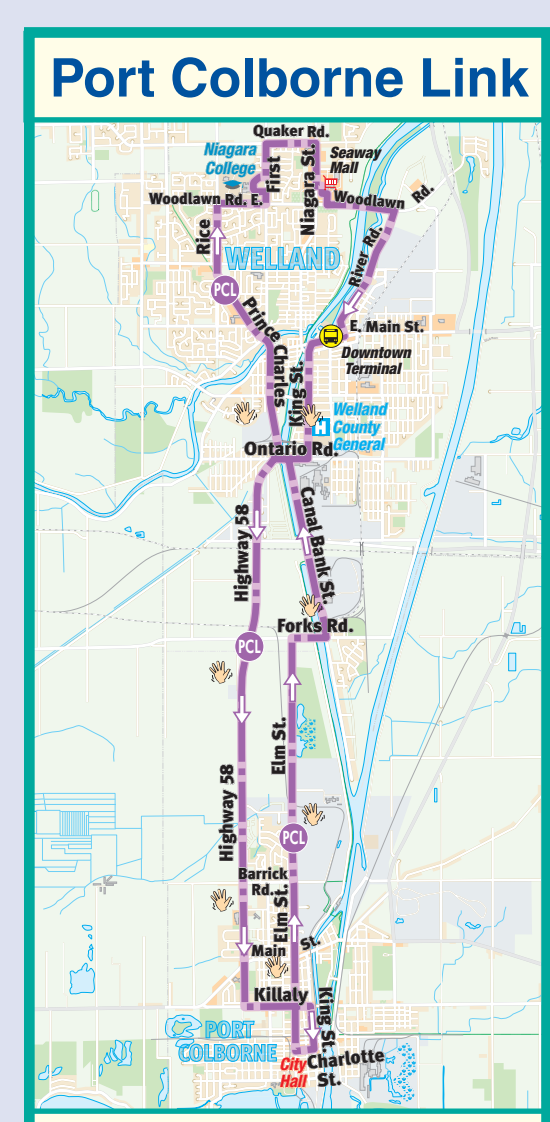

2 PORT COLBORNE WEST					
Time of Day	Port Colborne City Hall (Depart)	Port Colborne City Hall (Arrive)	St. George St. & King St.	St. George St. & Roach Av.	Port Colborne City Hall (Arrive)
MAP	E-5	F-3	H-2	G-4	E-5
MONDAY - FRIDAY					
8:00	8:11	8:17	8:22	8:27	
9:00	9:11	9:17	9:22	9:27	
10:00	10:11	10:17	10:22	10:27	
11:00	11:11	11:17	11:22	11:27	
1:00	1:11	1:17	1:22	1:27	
2:00	2:11	2:17	2:22	2:27	
3:00	3:11	3:17	3:22	3:27	
4:00	4:11	4:17	4:22	4:27	
SATURDAY					
8:30	8:37	8:42	8:50	8:57	
9:30	9:37	9:42	9:50	9:57	
10:30	10:37	10:42	10:50	10:57	
11:30	11:37	11:42	11:50	11:57	
1:30	1:37	1:42	1:50	1:57	
2:30	2:37	2:42	2:50	2:57	
3:30	3:37	3:42	3:50	3:57	
4:30	4:37	4:42	4:50	4:57	

Fare Structure
Cash Fare $3.25
Link Service $1.00
Transfer Fee $1.00
Inter-municipal Pass $27.50