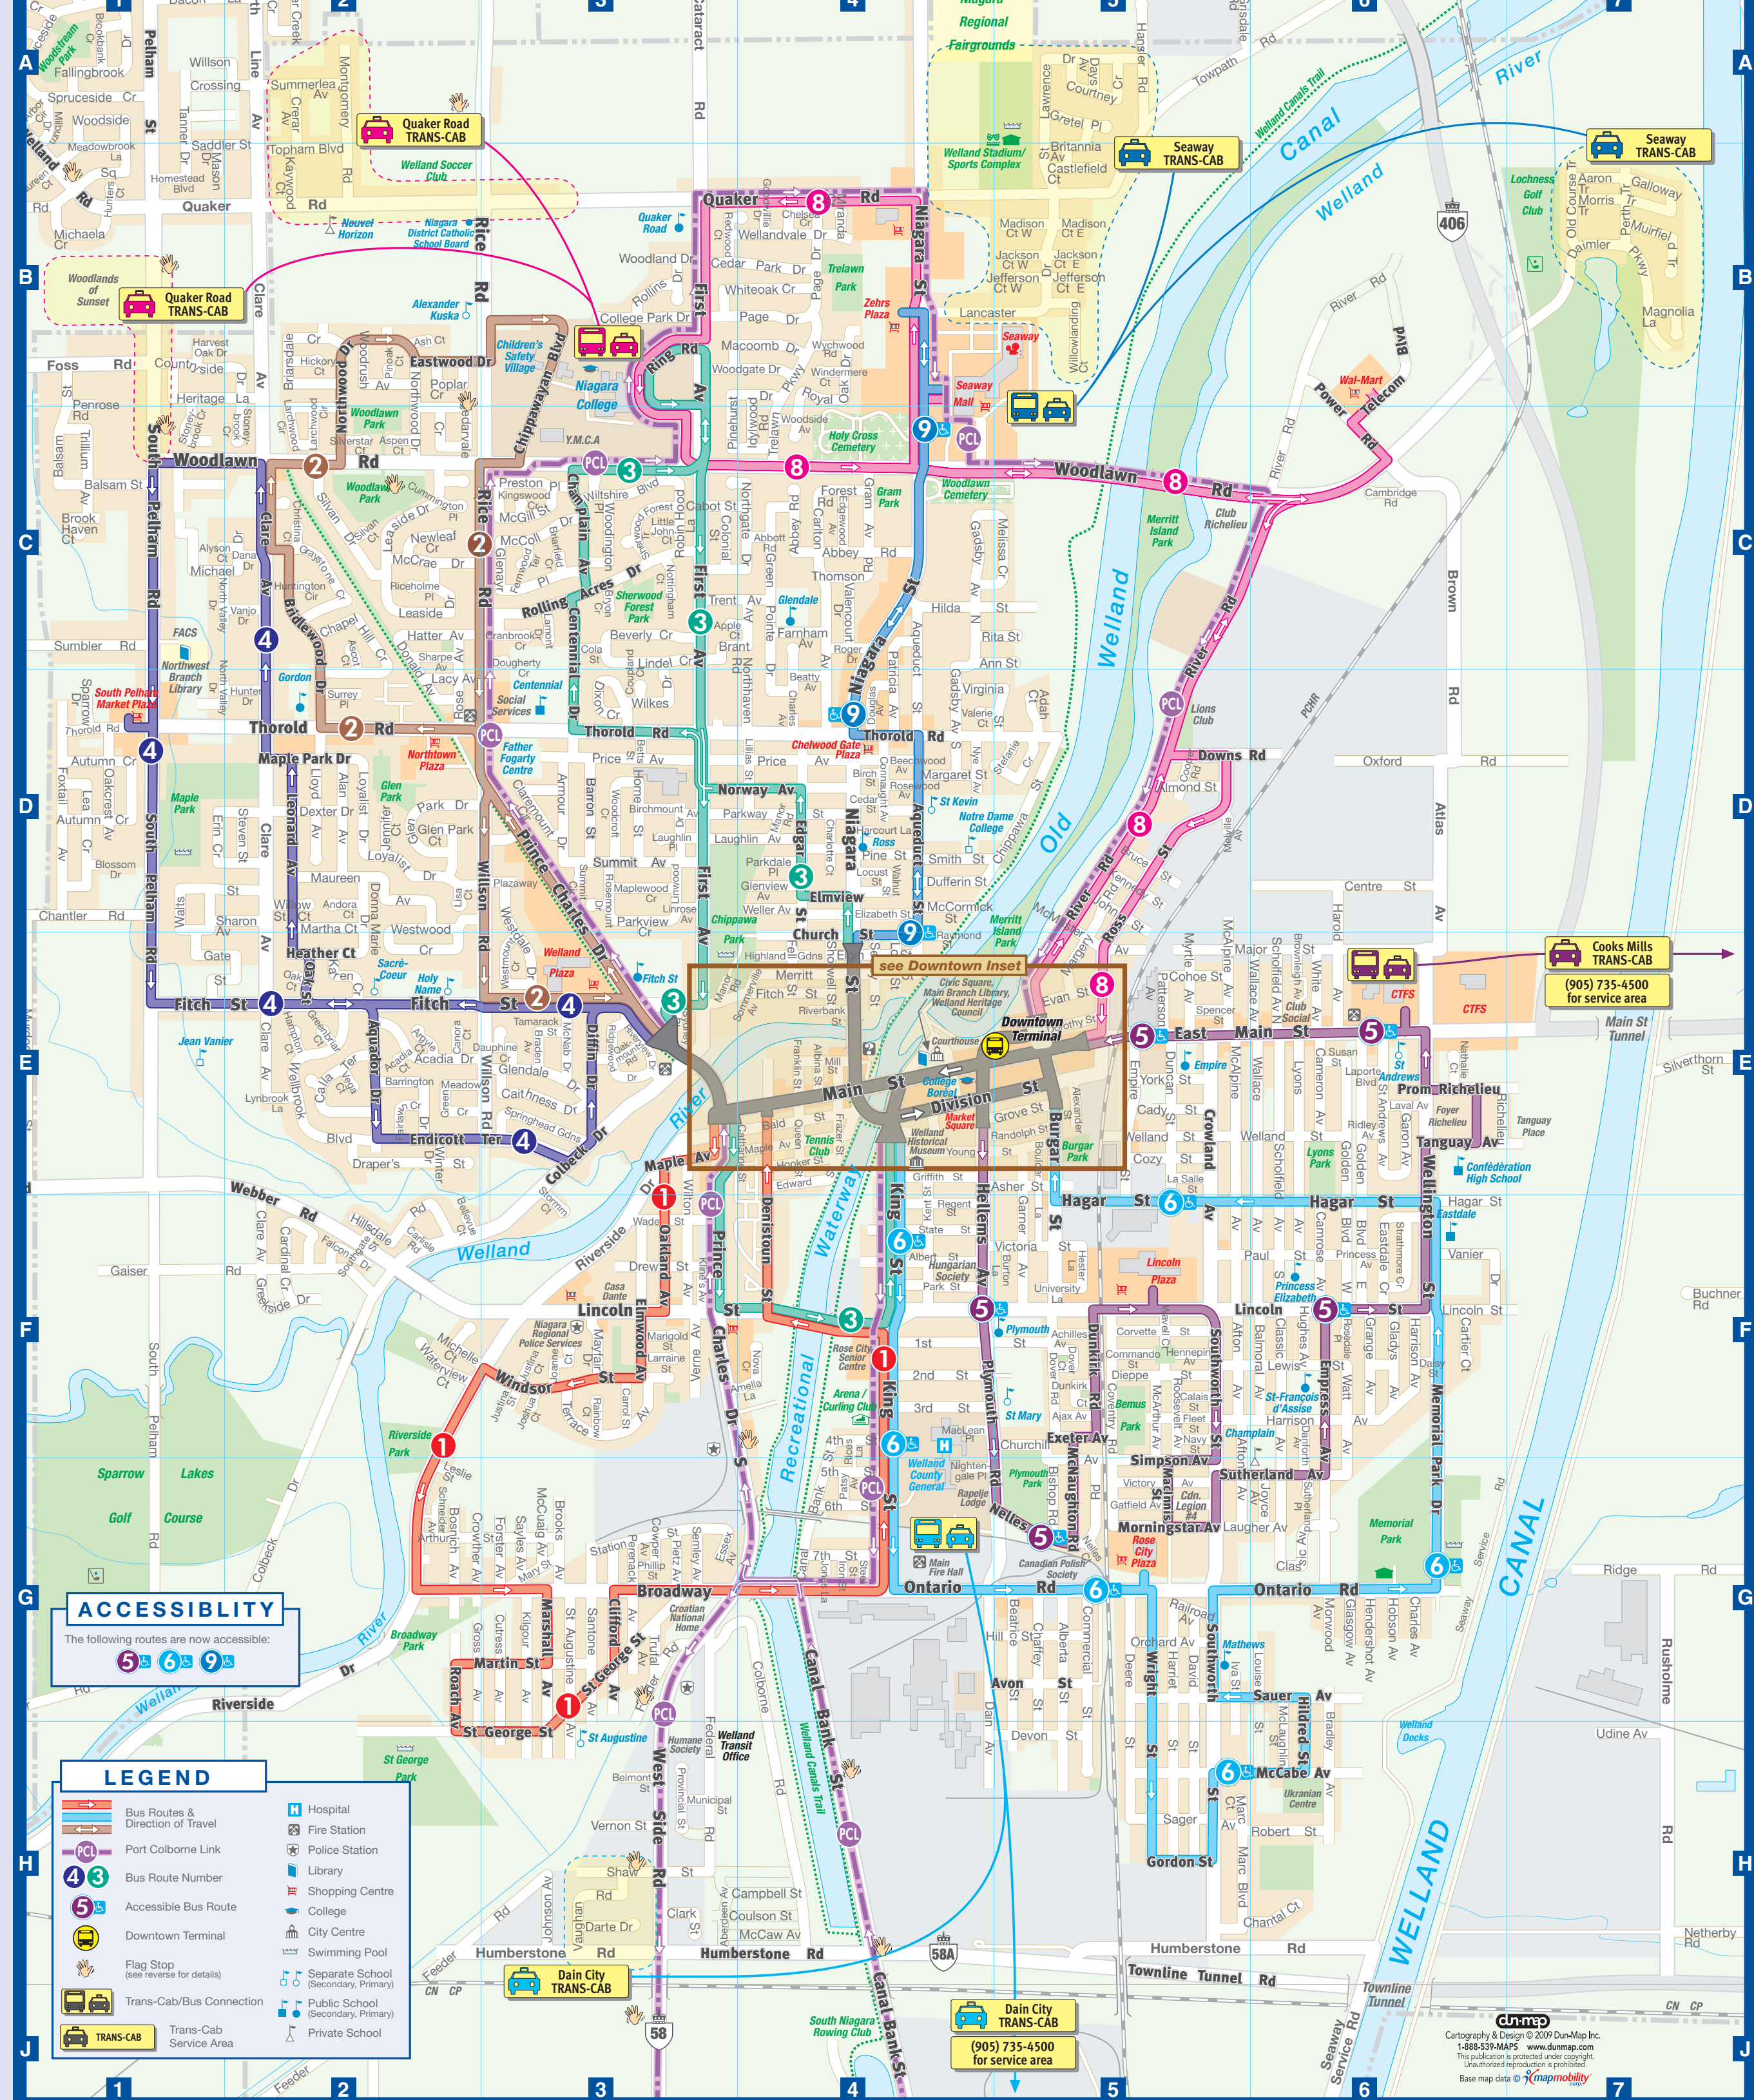

ACCESSIBILITY
The following routes are now accessible:
5, 6, 9

LEGEND

- Bus Routes & Direction of Travel
- Hospital
- Fire Station
- Police Station
- Library
- Shopping Centre
- College
- City Centre
- Swimming Pool
- Separate School (Secondary, Primary)
- Public School (Secondary, Primary)
- Private School

PORT COLBORNE LINK
Time of Day
AM 7:25 7:41 7:50 7:57 8:04 8:10 8:30
PM 12:10 12:26 12:35 12:42 12:49 12:55 1:15